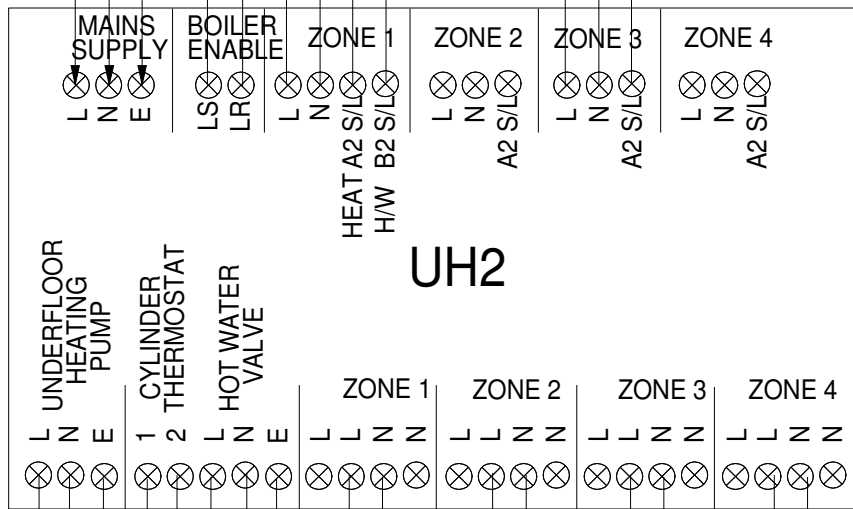

N.B. For boilers requiring a switched live signal connect LS to permanent live and LR to the boiler

To Boiler
LR
LS

Mains Supply
from Boiler
fused Spur

Name	UH2 VERSION 2
Date	24/10/2011 rev 000
Drawn by Alan Mee	